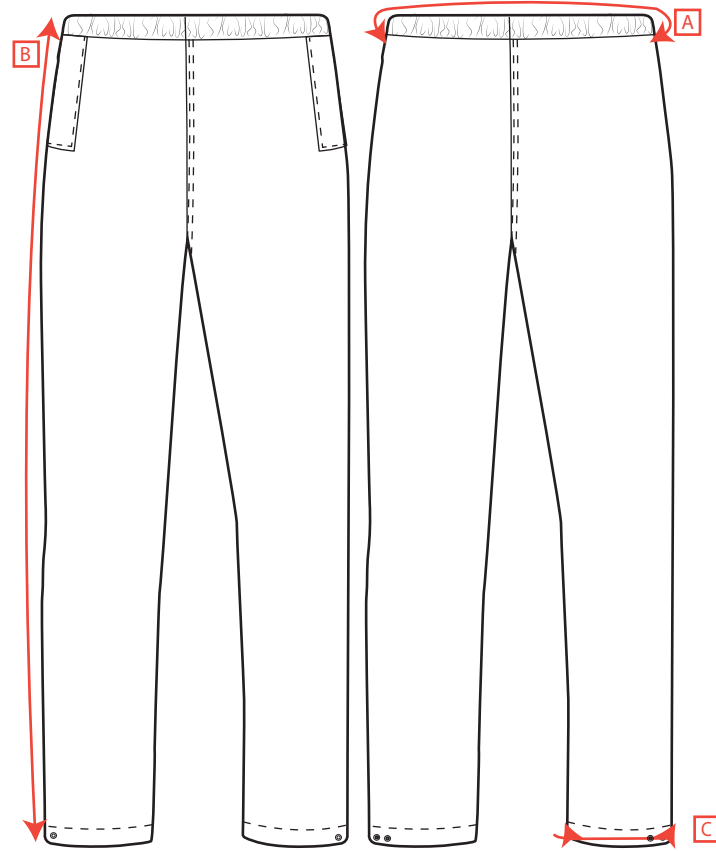

STYLE NO: S441	DESCRIPTION: Classic Adult Rain Trousers
----------------	--

		Measurements										
To fit waist measurements to be taken flat		XS	S	M	L	XL	XXL	3XL	4XL	5XL	6XL	7XL
		68-72	76-80	84-88	92-96	100-104	108-112	116-120	124-128	132-140	144-148	152-156
Waist relaxed	A	56	64	72	80	88	96	104	112	120	128	136
Waist stretched	A	102	110	118	126	134	142	150	158	166	174	182
Outside Leg (inc waistband)	B	107	108	109	110	111	112	113	114	115	116	117
Hem width	C	47	48	49	50	51	52	53	54	55	56	57