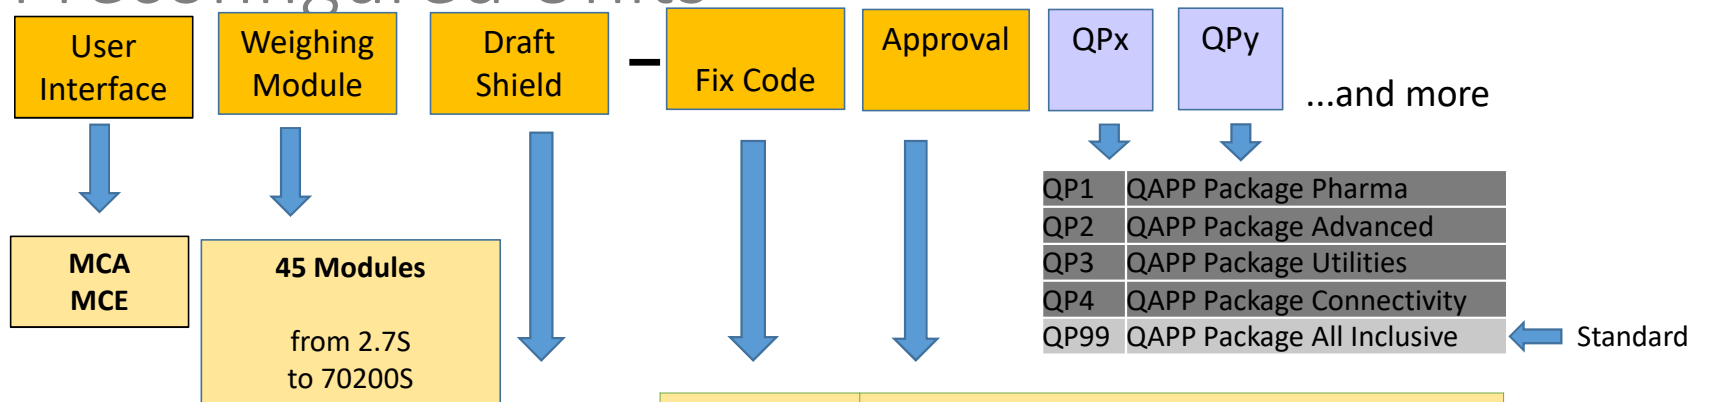

New Configuration Code (Configured)

New Configuration Code for Preconfigured Units

Draft Shield	Description
0	Balance without draft shield
E	Small glass draft shield
R	Stainless steel draft shield frame
U	Manual glass draft shield
A	Motorized draft shield
I	Motorized draft shield + Ionizer
M	Motorized draft shield micro balances
F	Filter draft shield micro balances