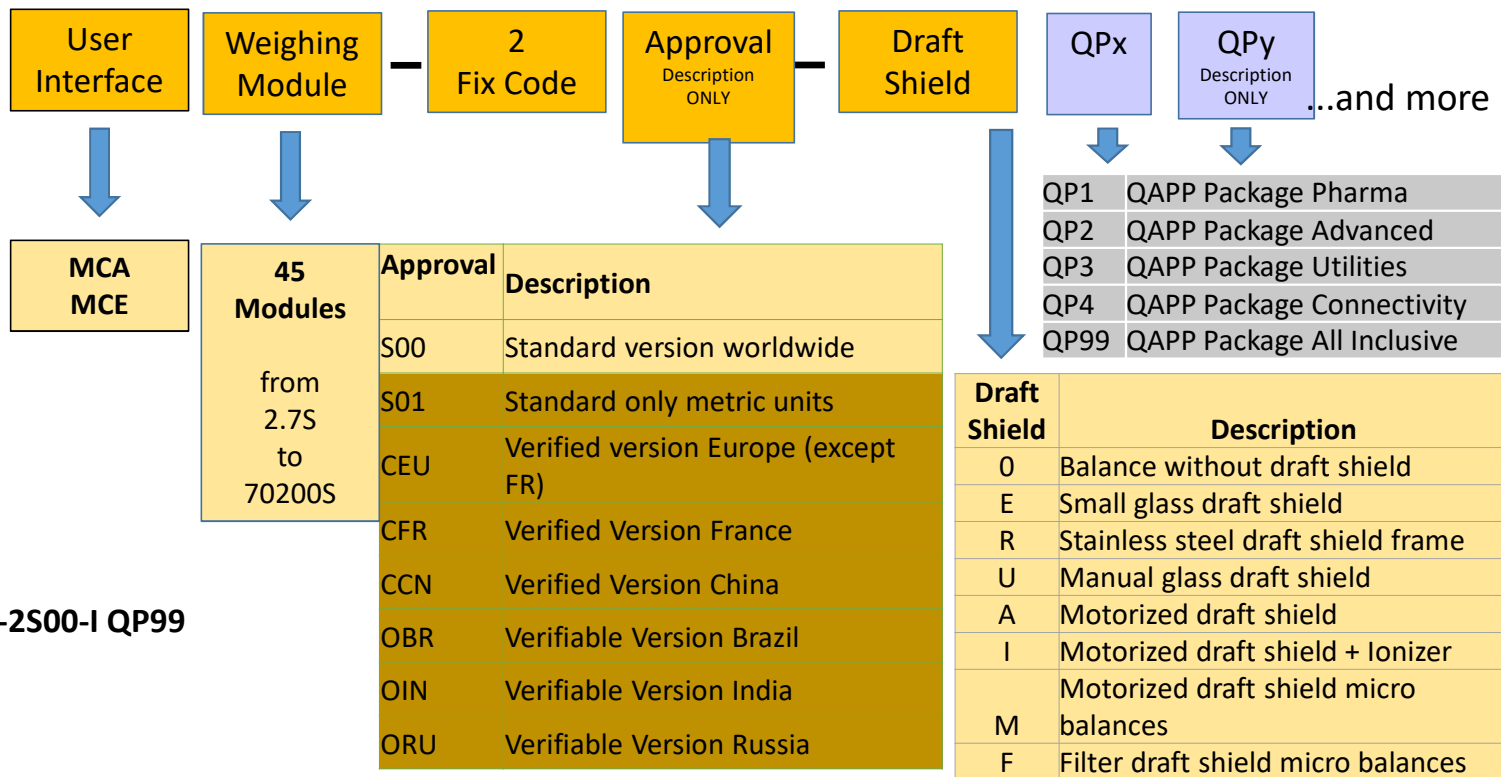

New Configuration Code (Configured)

New Configuration Code for Preconfigured Units

Draft Shield	Description
0	Balance without draft shield
E	Small glass draft shield
R	Stainless steel draft shield frame
U	Manual glass draft shield
A	Motorized draft shield
I	Motorized draft shield + Ionizer
M	Motorized draft shield micro balances
F	Filter draft shield micro balances

Approval	Description
S00	Standard version worldwide
S01	Standard only metric units
CEU	Verified version Europe (except FR)
CFR	Verified Version France
CCN	Verified Version China
OBR	Verifiable Version Brazil
OIN	Verifiable Version India
ORU	Verifiable Version Russia

Example:
MCA225SI-S00