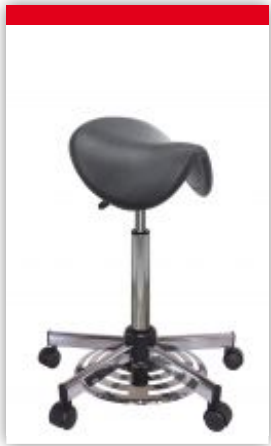

TECHNICAL FEATURE

7NS 27GPJU 00 905

SEMI STAND UP SEATS / POLYURETHANE

Chrome, 5-branch, scuff-resistant, reinforced base with casters with rubber "tyre"
Chrome gas-lift column with height adjustment from 600 to 700 mm by foot control and shock absorber
Saddle seat in black polyurethane

The :

- Without staples nor seams
- Abrasion-resistant
- Hygienic