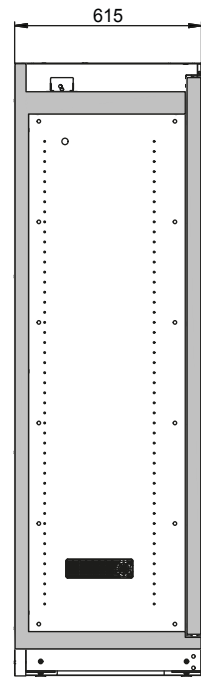

Dimensions	
Width (external)	1193 mm
Depth (external)	615 mm
Height (external)	1953 mm
Width (internal)	1050 mm
Depth (internal)	522 mm
Height (internal)	1647 mm

The available internal dimensions can vary depending on the interior equipment package.

Weight / Load	
Weight without interior equipment	424 kg
Distributed load	531 kg/m ²
Maximum load	600 kg

Ventilation	
Extraction air	75 DN
Minimum exhaust air quantity 10 times	9 m ³ /h
Differential pressure (10 times air change)	5 Pa

General Information	
Number of doors	2
Door opening angle	89.50°
Depth with open doors	1165 mm
Interior grid dimension	32 mm
Entry width transport base	1120 mm
Entry height transport base	90 mm
Customs tariff number	94032080

Front view

Side view

Top view