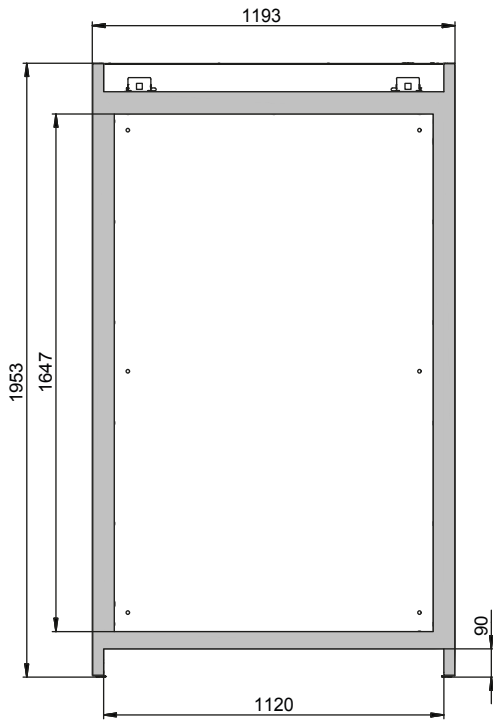

Dimensions	
Width (external)	1193 mm
Depth (external)	615 mm
Height (external)	1953 mm
Width (internal)	1050 mm
Depth (internal)	522 mm
Height (internal)	1647 mm

The available internal dimensions can vary depending on the interior equipment package.

Weight / Load	
Weight without interior equipment	424 kg
Distributed load	531 kg/m ²
Maximum load	600 kg

Ventilation	
Extraction air	75 DN
Minimum exhaust air quantity 10 times	9 m ³ /h
Differential pressure (10 times air change)	5 Pa

General Information	
Number of doors	2
Door opening angle	89.50°
Depth with open doors	1165 mm
Interior grid dimension	32 mm
Entry width transport base	1120 mm
Entry height transport base	90 mm
Customs tariff number	94032080

Front view

Side view

Top view