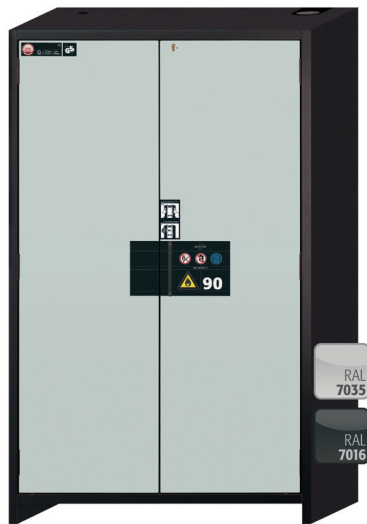

ID-Nr. 30002-041
Model Q90.195.120.WDAC

Safety storage cabinet Q-PEGASUS-90
Model Q90.195.120.WDAC, body colour anthracite grey
(RAL 7016), with wing doors in light grey (RAL 7035)

Safe and approved storage of flammable hazardous substances in working areas

Function / construction:

- **Robust construction and longevity:** triple hinged door, safety elements assembled outside the storage compartment for increased protection against corrosion, scratch- and impact-resistant surface, easy to clean
- **Effortless use:** one-hand operation for double-door cabinets (AGT)
- **User-friendly and safe:** door open arrest system (standard), convenient and safe removal or storage of containers
- **Always closed:** serial automatic door closing (TSA) releases arrested doors after approx. 60 seconds; acoustic and visual signal before closing
- **No unauthorised use:** doors lockable with cylinder locking (integration in an existing locking system possible) and locking state indicator (red/green)
- **Easy transport:** integrated transport base with removable, optional base cover
- **Easy alignment:** adjusting aids to compensate for uneven floor
- **Ventilation:** integrated air ducts ready for connection (DN 75) to a technical exhaust system, spinning wheel in the exhaust grid as an indicator of sufficient technical ventilation

Dimensions	
Width (external)	1193 mm
Depth (external)	615 mm
Height (external)	1953 mm
Width (internal)	1050 mm
Depth (internal)	522 mm
Height (internal)	1647 mm

The available internal dimensions can vary depending on the interior equipment package.

General Information	
Number of doors	2
Door opening angle	89.50°
Depth with open doors	1165 mm
Interior grid dimension	32 mm
Entry width transport base	1120 mm
Entry height transport base	90 mm
Customs tariff number	94032080