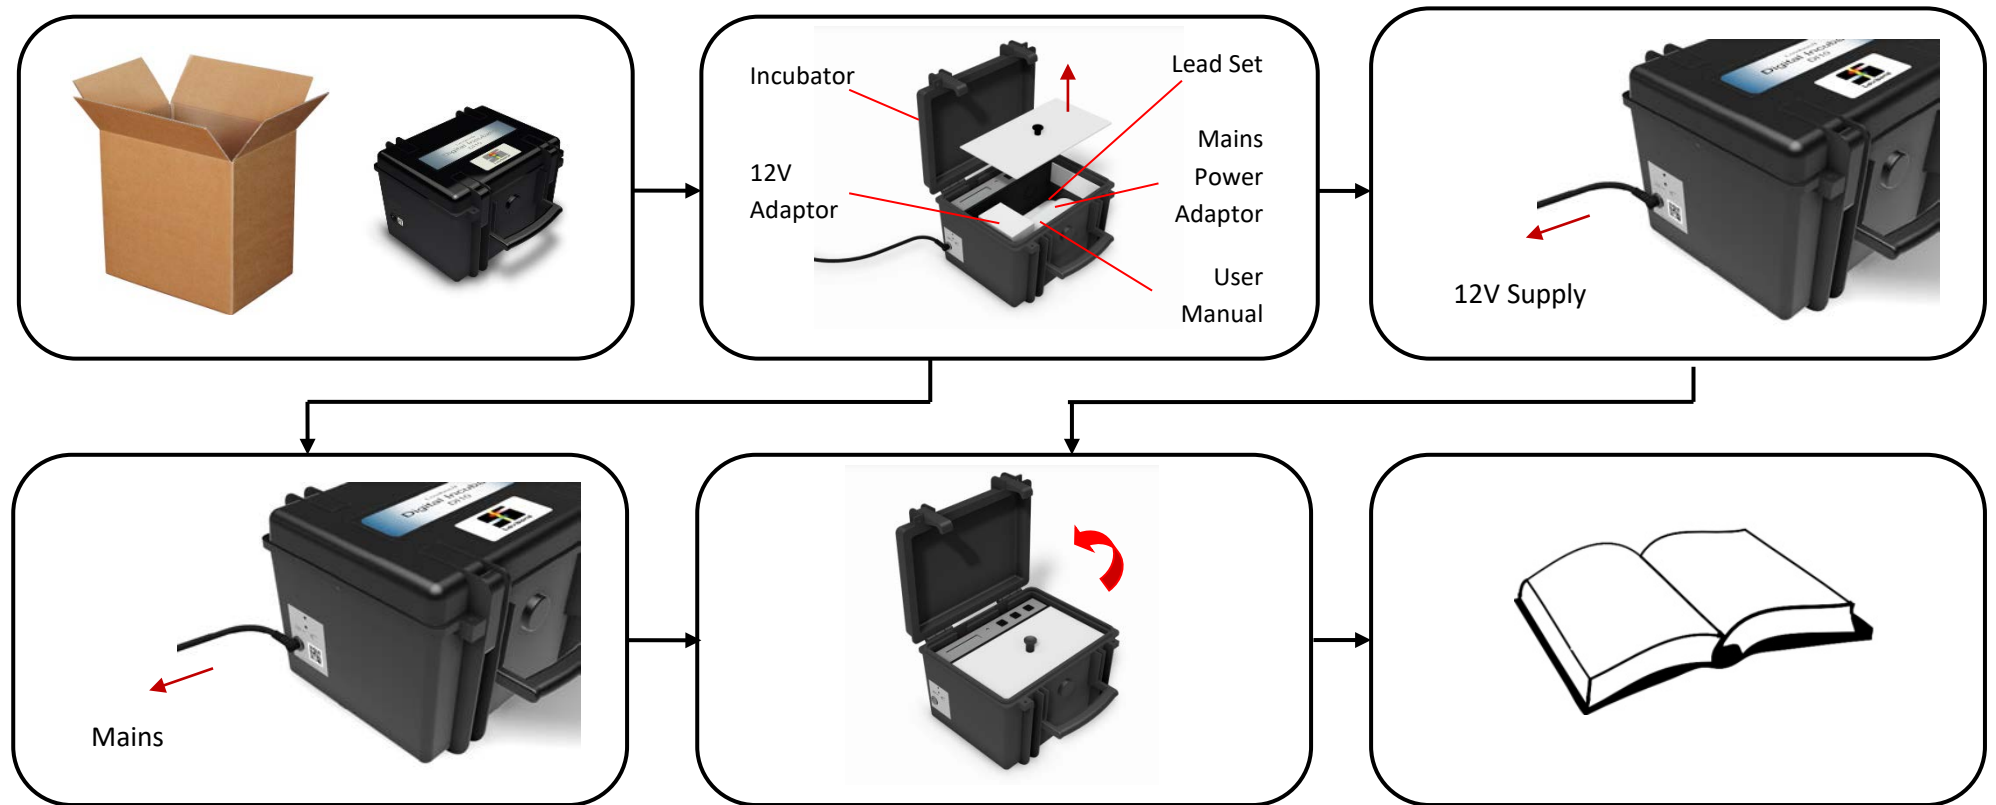

## 1 – DI 10 Quick Start Guide – Set up

[www.tintometer.com](http://www.tintometer.com)

## 2 – DI 10 Quick Start Guide - Incubate

\*time is dependent on item being incubated; please refer to your test procedure.

[www.tintometer.com](http://www.tintometer.com)

## 3 – DI 10 Quick Start Guide – Kit Contents

Kit Contents	
Instrument	DI 10 Incubator
External 12V Universal Power Supply	•
Set of Leads (UK, EURO and USA)	•
In-car Power Adapter (cigarette lighter to 12v input)	•