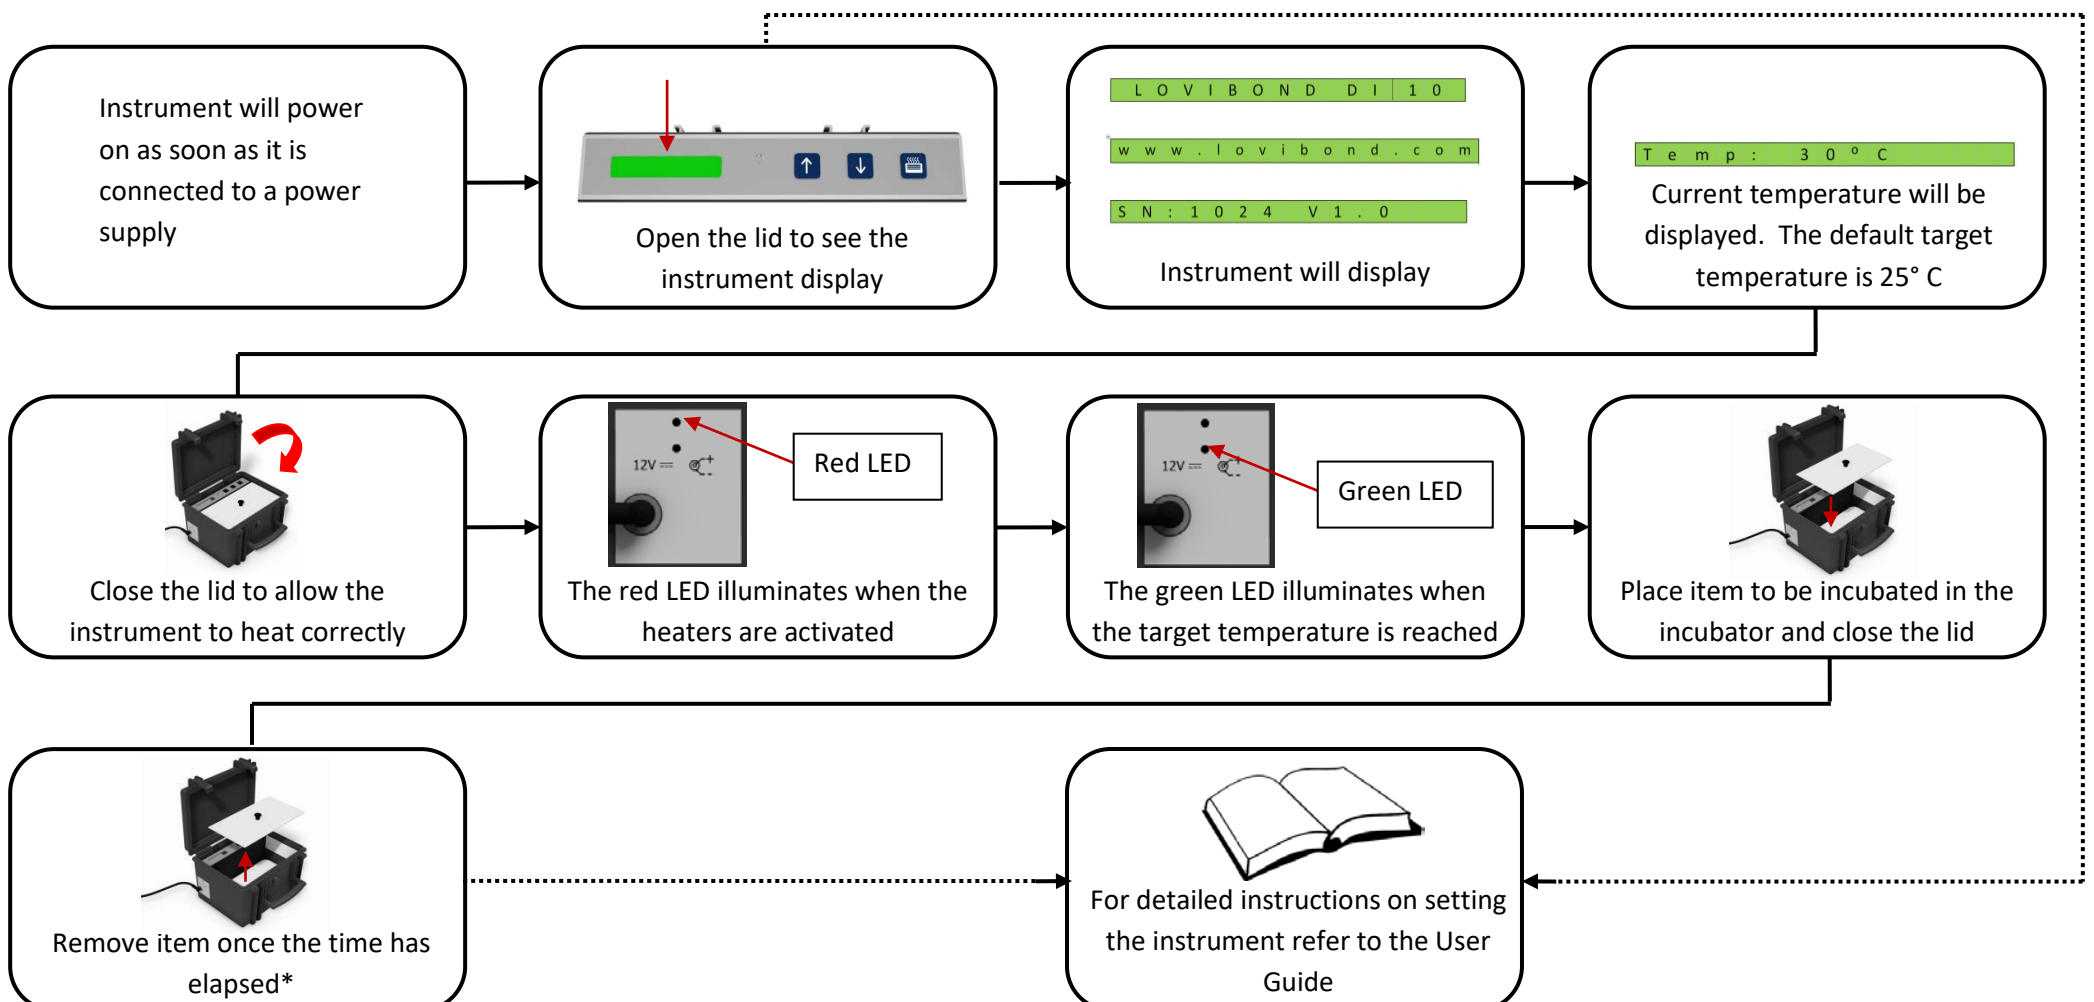

## 2 – DI 10 Quick Start Guide - Incubate

\*time is dependent on item being incubated; please refer to your test procedure.

[www.tintometer.com](http://www.tintometer.com)

## 3 – DI 10 Quick Start Guide – Kit Contents

Kit Contents	
Instrument	DI 10 Incubator
External 12V Universal Power Supply	•
Set of Leads (UK, EURO and USA)	•
In-car Power Adapter (cigarette lighter to 12v input)	•