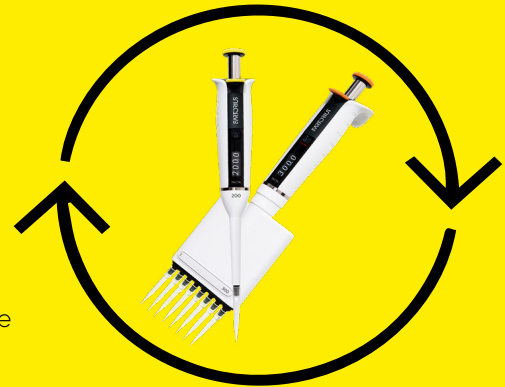

1. Select Old Pipettes for Trade-in

- Any pipette brand or model will be accepted

2. Order Sartorius Trade-in Pipettes

- You can find Customer Service details at the end of this page

3. Free Return Service for Old Pipettes

- After ordering you will receive a link to the UPS portal for easy pipette return service
- Old pipettes must be returned within 30 days after receiving new pipettes

Electronic Pipettes

Picus®

Enjoy your work with the award winning Picus®

- Lightest electronic pipette in market
- Ergonomic design reduces risk of repetitive strain injury (RSI)
- Electronic tip ejection
- Electronic operation ensures maximum accuracy and repeatability of results
- Extensive range of pipetting modes to speed up your work
- Simple to clean and decontaminate

**Picus® NXT
Trade-In
Discount: 30%**

Mechanical Pipettes

Tacta®

Tacta® makes pipetting effortless and safe while producing accurate and reliable results time after time

- Ergonomic handle for superior comfort
- Low pipetting and tip-ejection force
- Sartorius Optilock system
- Large, clear, user-facing volume display
- Easy to clean and fully autoclavable