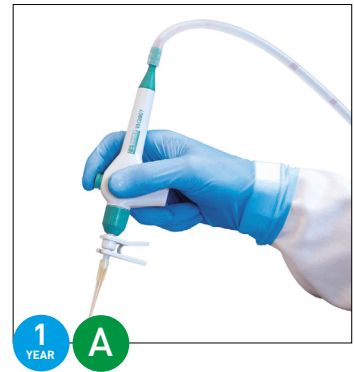

INTEGRA Biosciences VACUBOY Hand Operator

INTEGRA

A convenient tool that converts a vacuum source into a user friendly system for aspirating liquids from virtually any laboratory container - at the touch of a button and in a controlled way. The hand piece, the core element of the VACUBOY, is simply connected to any available vacuum source using silicone tubing and fitted with one of the different aspiration adapters. The perfect match is obtained when the VACUBOY is connected to a VACUSAFE aspiration system.

- Large choice of adapters allows VACUBOY to handle liquids from all tubes, dishes, bottles, T-flasks or multi-well plates, suiting their form and size
- Adapters for aspiration with Pasteur pipettes, serological pipettes, disposable pipette tips or stainless steel needles
- Multi-channel adapters for fast emptying of multi-well plates
- Vacuum regulation by a touch-sensitive button for controlled and smooth aspiration of liquids
- Ergonomic, perfectly suited for long working, productive or repetitive aspiration tasks
- Anti-drip system prevents liquid waste leakage from the tip or pipette
- Autoclavable and sterilisable for maximum safety in the lab

Code	Description	Price
I155510	VACUBOY hand operator	£158.00
I155500	VACUBOY hand operator, stand for hand operator, rubber adapter for Pasteur pipettes, 1-channel stainless steel adapter 40mm, 8-channel stainless steel adapter 40mm, 1-channel adapter for disposable tips/GripTips (with locking), 1-channel adapter with ejector for disposable tips (with locking), 8-channel adapter with ejector for disposable tips (with locking), silicone tubing (180cm), silicone grease	£267.00