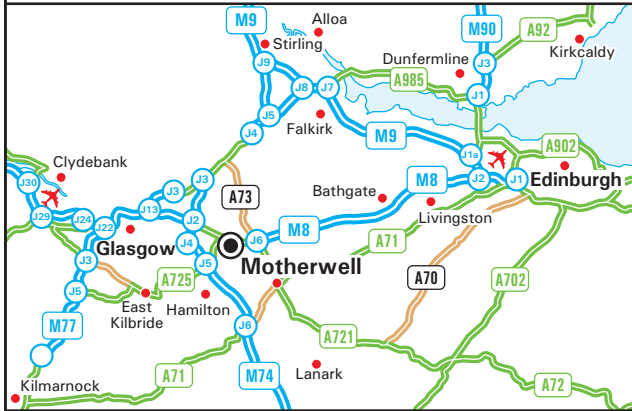

SCIENTIFIC LABORATORY SUPPLIES LTD
Biocity Scotland
Bo'ness Road
Newhouse MI1 5UH

Tel: +44 (0) 1236 431 857
Fax: +44 (0) 1236 431 050

General email: Scotlandorders@scientific-labs.com