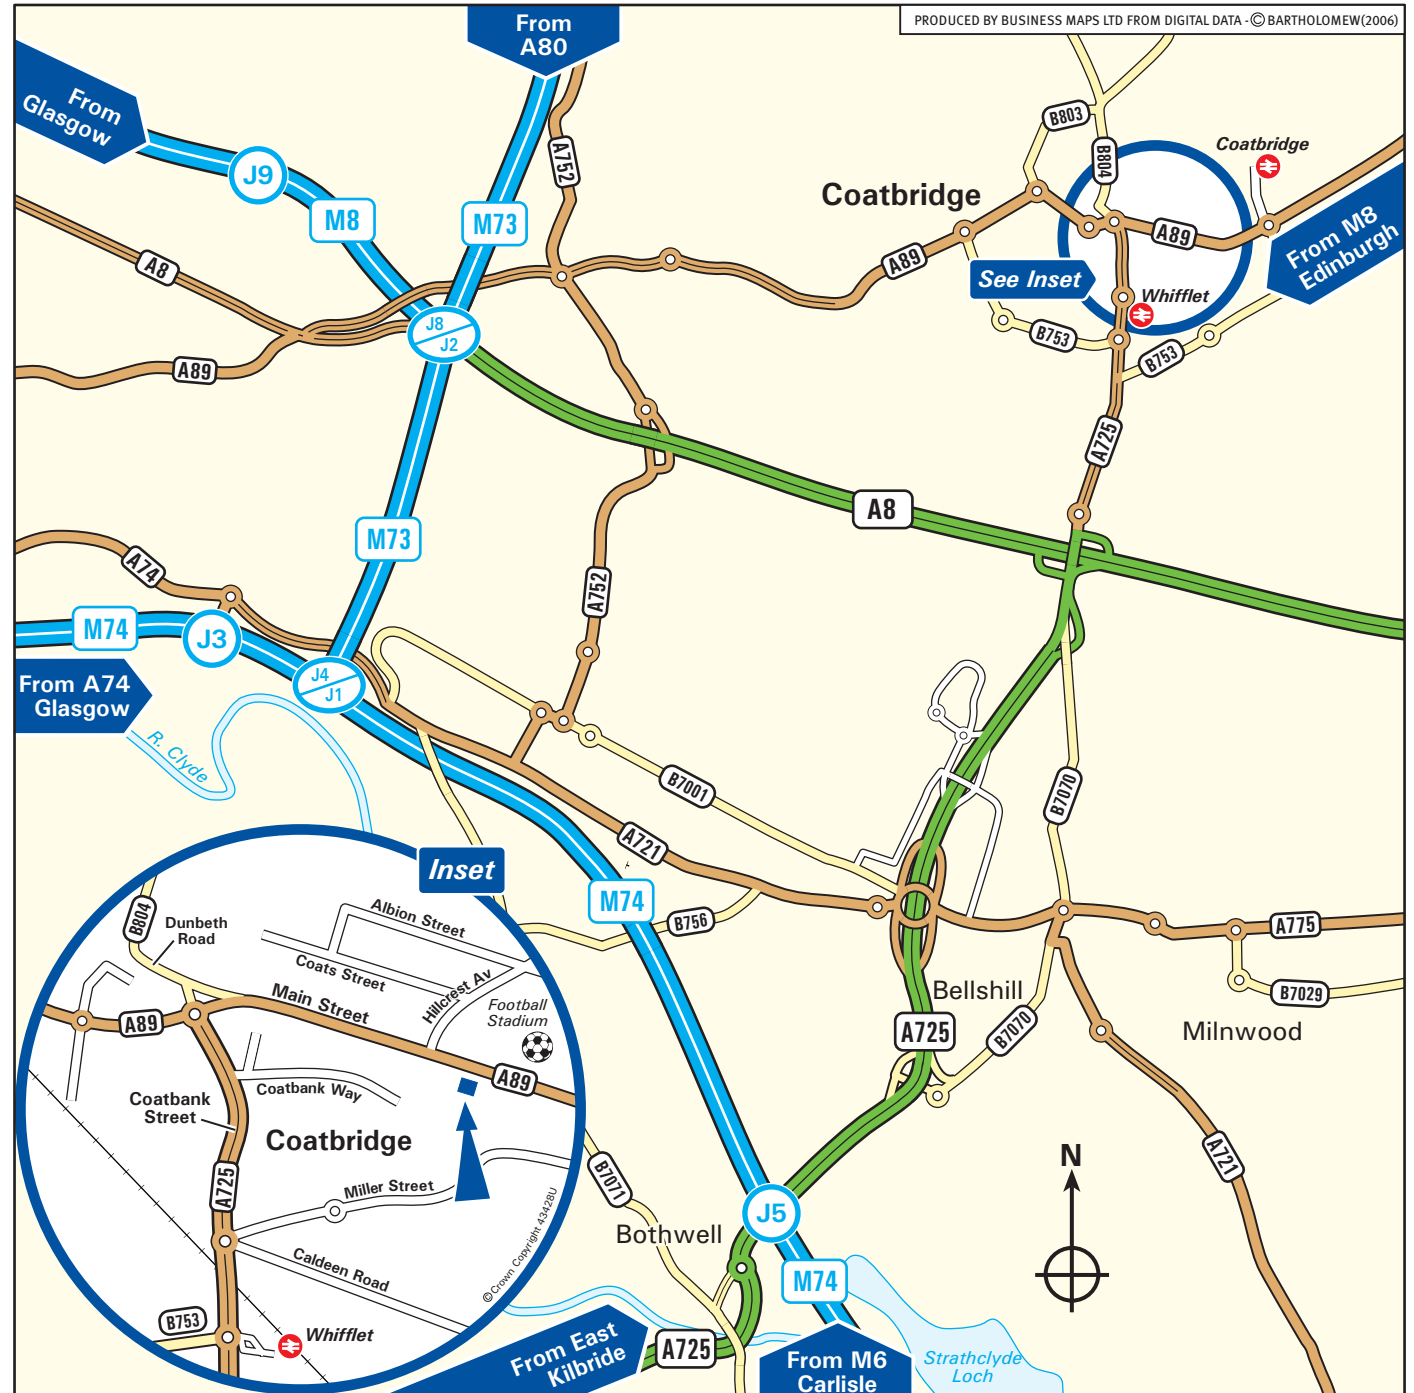

**From Glasgow** 🚗

- Follow the M8 eastbound towards Edinburgh.
- After passing junction 8 of the M8, continue onto the A8.
- Leave the A8 at the junction with the A725, at the end of the slip road turn right towards Coatbridge.
- Continue ahead over three roundabouts then at the fourth roundabout take the third exit onto the A89 Main Street.
- Continue for approx. 1/4 mile and you will find us situated on the right hand side, (opposite the football stadium).

**From the M74** 🚗

- Leave the M74 at junction 5 (signed Bellshill, A725, Edinburgh & A8).
- Join the A725 (Bellshill Road) following signs for Bellshill & Coatbridge.
- Continue ahead at the junction with the A8.
- Continue ahead over three roundabouts then at the fourth roundabout take the third exit onto the A89 Main Street.
- Continue for approx. 1/4 mile and you will find us situated on the right hand side, (opposite the football stadium).

**By Train** 🚆

- Coatdyke is the nearest railway station. Whifflet also nearby receives services from Glasgow Central.
- We are a short walk from both stations.
- For further information on train times and fares telephone the National Rail Enquiry Line on 08457 48 49 50, or visit [www.nationalrail.co.uk](http://www.nationalrail.co.uk)